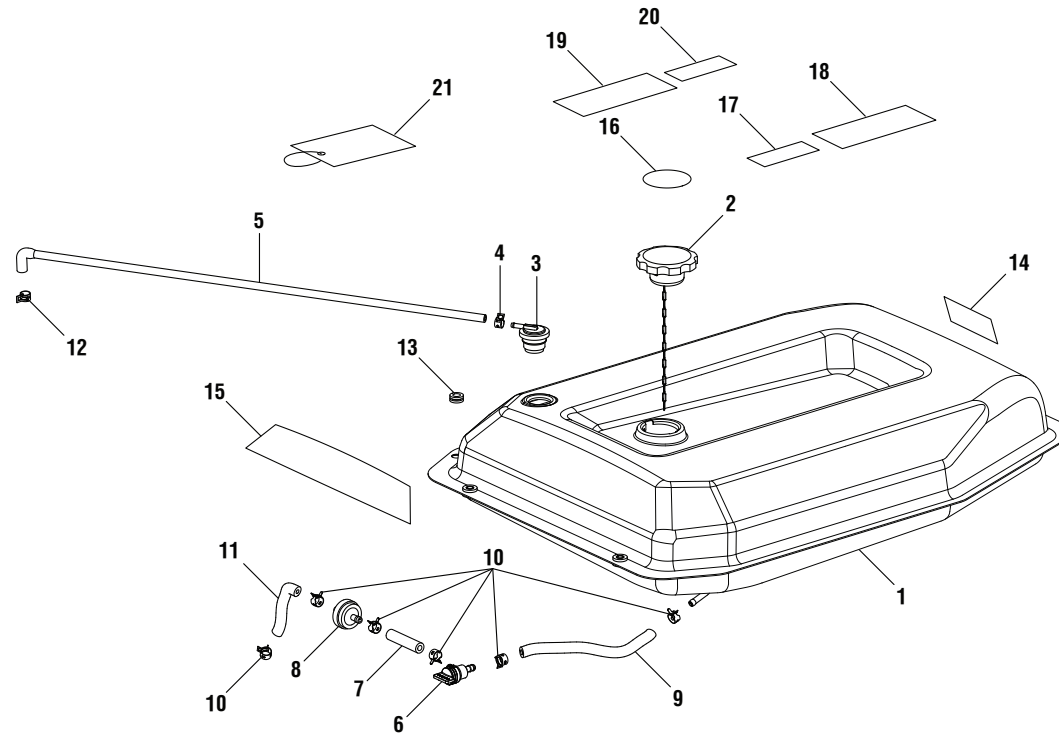

RYOBI GENERATOR – RY906500

The model number will be found on a label attached to the engine. Always mention the model number in all correspondence regarding your **GENERATOR** or when ordering replacement parts.

FIGURE D

KEY NO.	PART NUMBER	DESCRIPTION	QTY	KEY NO.	PART NUMBER	DESCRIPTION	QTY
1	310711117	Fuel Tank.....	1	12	678409008	Hose Clamp (3/8 in.)	1
2	310720026	Fuel Cap.....	1	13	570358091	Grommet.....	1
3	310854002	Vapor Vent.....	1	14	940947003	Combustion Label.....	1
4	678408014	Hose Clamp (10.3 mm)	1	15	940705327	Logo Label	1
5	570358105	Vapor Hose	1	16	940872022	Fuel Stabilizer Label (Eng.)	1
6	308459002	Fuel Shut Off Valve	1	17	940872024	Fuel Stabilizer Label (Fr./Sp.)	1
7	570358056	Fuel Hose (55 mm).....	1	18	940515016	CPSC Label	1
8	308733008	Fuel Filter	1	19	940654254	Warning Label.....	1
9	570358093	Fuel Hose (175 mm).....	1	20	940872003	E85 Label.....	1
10	678408006	Hose Clamp (1/2 in.)	6	21	940971087	Danger Hang Tag	1
11	570358104	Fuel Hose (185 mm).....	1