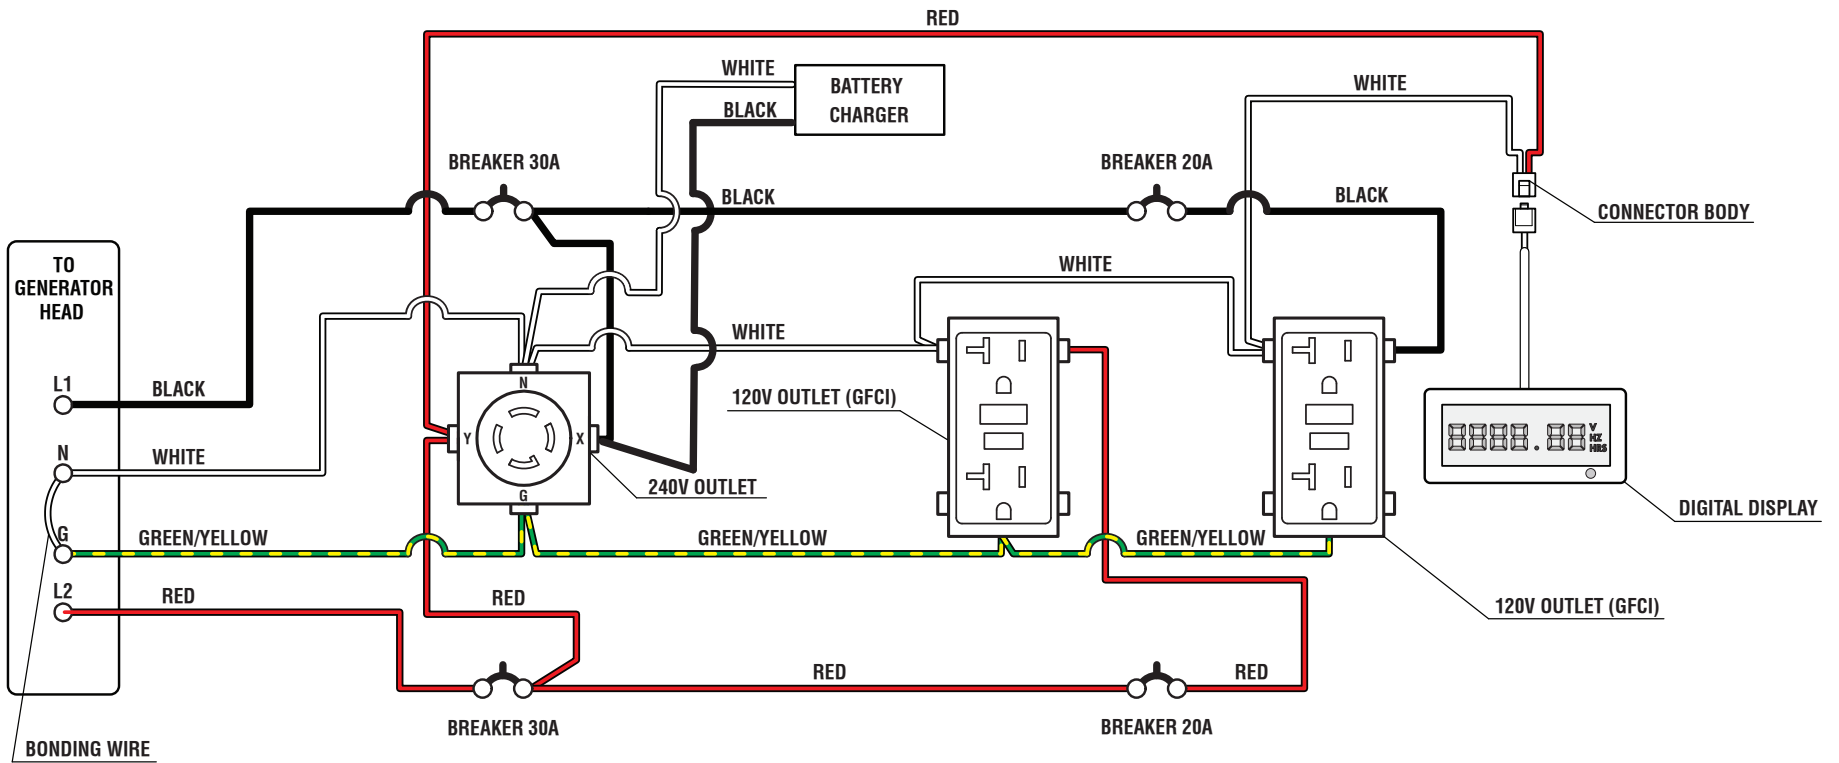

**FIGURE C**

KEY NO.	PART NUMBER	DESCRIPTION	QTY	KEY NO.	PART NUMBER	DESCRIPTION	QTY
1	519815010	Control Box.....	1	8	290435025	Wiring Harness .....	1
2	290400023	120 Volt GFCI Receptacle.....	2	9	678720001	Lock Nut (#6-32).....	6
3	570412008	GFCI Receptacle Cover.....	2	10	290492005	Digital Display .....	1
4	570412007	Receptacle Cover (30 Amp).....	1	11	638496042	Faceplate .....	1
5	290401004	120 Volt Twist Lock Receptacle (30 Amp) .....	1	12	270290016	Stop Switch .....	1
6	780350001	Circuit Breaker (20 Amp).....	2	13	570766010	Grommet.....	1
7	780351001	Circuit Breaker (30 Amp).....	2	14	570766006	Rubber Boot .....	1
				15	660899002	Screw (8-18 x 1/2 in.).....	7

## RYOBI GENERATOR – RY906500

The model number will be found on a label attached to the engine. Always mention the model number in all correspondence regarding your **GENERATOR** or when ordering replacement parts.

**FIGURE D**

KEY NO.	PART NUMBER	DESCRIPTION	QTY	KEY NO.	PART NUMBER	DESCRIPTION	QTY
1	310711117	Fuel Tank.....	1	12	678409008	Hose Clamp (3/8 in.) .....	1
2	310720026	Fuel Cap.....	1	13	570358091	Grommet.....	1
3	310854002	Vapor Vent.....	1	14	940947003	Combustion Label.....	1
4	678408014	Hose Clamp (10.3 mm) .....	1	15	940705327	Logo Label .....	1
5	570358105	Vapor Hose .....	1	16	940872022	Fuel Stabilizer Label (Eng.) .....	1
6	308459002	Fuel Shut Off Valve .....	1	17	940872024	Fuel Stabilizer Label (Fr./Sp.) .....	1
7	570358056	Fuel Hose (55 mm).....	1	18	940515016	CPSC Label .....	1
8	308733008	Fuel Filter .....	1	19	940654254	Warning Label.....	1
9	570358093	Fuel Hose (175 mm).....	1	20	940872003	E85 Label.....	1
10	678408006	Hose Clamp (1/2 in.) .....	6	21	940971087	Danger Hang Tag .....	1
11	570358104	Fuel Hose (185 mm).....	1				

## WIRING DIAGRAM