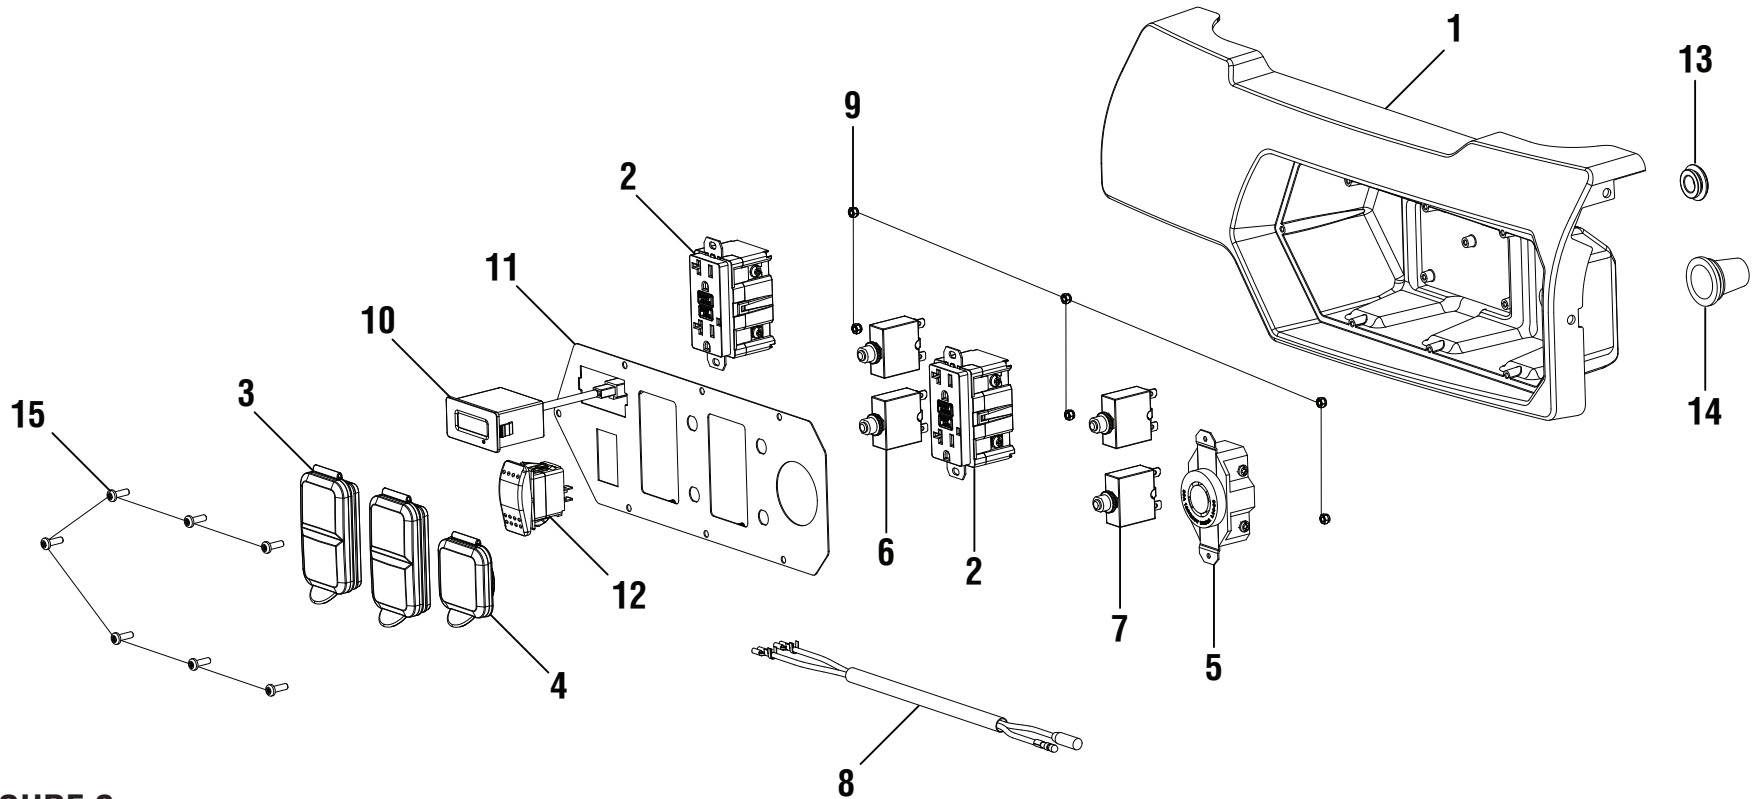

RYOBI GENERATOR – RY906500

The model number will be found on a label attached to the engine. Always mention the model number in all correspondence regarding your **GENERATOR** or when ordering replacement parts.

FIGURE C

KEY NO.	PART NUMBER	DESCRIPTION	QTY	KEY NO.	PART NUMBER	DESCRIPTION	QTY
1	519815010	Control Box.....	1	8	290435025	Wiring Harness	1
2	290400023	120 Volt GFCI Receptacle.....	2	9	678720001	Lock Nut (#6-32).....	6
3	570412008	GFCI Receptacle Cover.....	2	10	290492005	Digital Display	1
4	570412007	Receptacle Cover (30 Amp).....	1	11	638496042	Faceplate	1
5	290401004	120 Volt Twist Lock Receptacle (30 Amp)	1	12	270290016	Stop Switch	1
6	780350001	Circuit Breaker (20 Amp).....	2	13	570766010	Grommet.....	1
7	780351001	Circuit Breaker (30 Amp).....	2	14	570766006	Rubber Boot	1
				15	660899002	Screw (8-18 x 1/2 in.).....	7